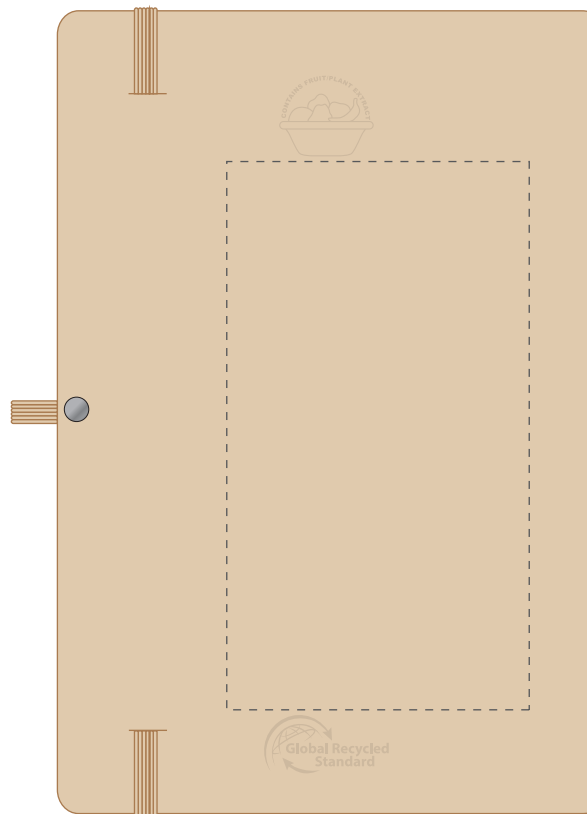

Your Ref:	Quantity:	Product Code: QS1021
Our Ref:	Version: 1	Product Colour: NATURAL

PRINTING CONCERNS:**PRODUCT INFO: DUE TO THE NATURE OF THE PRODUCT THE PRINT POSITION MAY VARY BY 2 - 3 MM**

Please note that this product has Sustainability Markings that are not visible from this perspective

We stock this item in the following colours

**PANTONE REFERENCE(S)**

● Colour 1

ARTWORK SCALE 50%

Product Image for visualisation
- colours may vary

CENTRED TO PRINT AREA
CENTRED TO NOTEBOOK

The dashed line is to demonstrate print area and will not appear on your printed item

To proceed, please approve visual via the online system.

ARTWORK SCALE 100%
Max print area: 80mm x 145mm